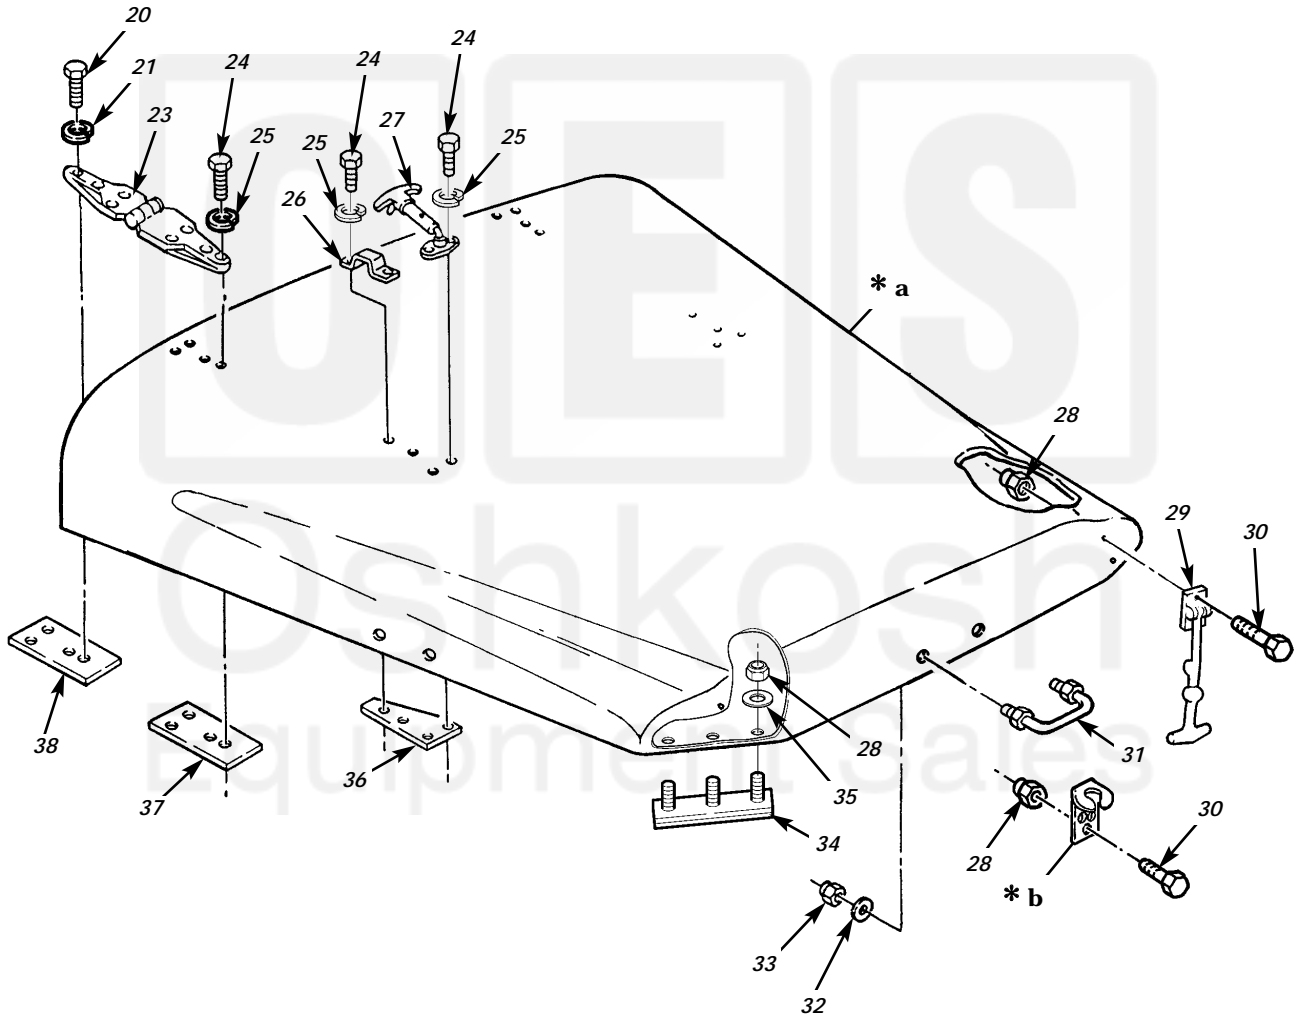

UNIT, DIRECT SUPPORT, AND GENERAL SUPPORT MAINTENANCE
REPAIR PARTS AND SPECIAL TOOLS LIST

EXTENDED SERVICE PROGRAM (ESP)

TRUCK, CARGO, 2-1/2-TON, 6X6, M44A3 SERIES TRUCKS (DIESEL)

M35A3, W/O WINCH (NSN 2320-01-383-2047); W/WINCH (NSN 2320-01-383-3850);

M35A3C, W/O WINCH (NSN 2320-01-383-2050); W/WINCH (NSN 2320-01-383-2049);

M36A3, W/O WINCH (NSN 2320-01-383-2048); W/WINCH (NSN 2320-01-383-2046).

22 —
23
thru
37

* a PART OF ITEM 22

* b PART OF ITEM 29

Figure 130. Cab Assembly and Mounting Hardware,
Hood Assembly and Related Parts (Sheet 2 of 2).